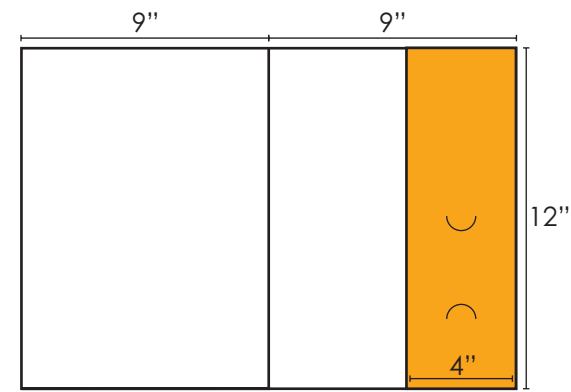

www.ally-press.com

Style 12-08

9x12 with one right vertical pocket
folder template

Vertical pocket that folds over
4"

Fold line

Back
(9"x12")

Fold line

Front
(9"x12")

✂ Trim line

Bleed area: To print to the edge, a full bleed is needed. Artwork must extend to the edge of the CYAN box.

www.ally-press.com

Style 12-08

9x12 with one right vertical pocket
folder template
Inside Pockets

Inside above Left Pocket
(9"x12")

Inside Panel
(9"x12")

Fold line

Shaded Area represents vertical pocket area
4"

PLEASE NOTE: You must delete this template before submitting your artwork to us or it will be printed on your final piece. Allegra assumes no responsibility for reprints because of this issue.